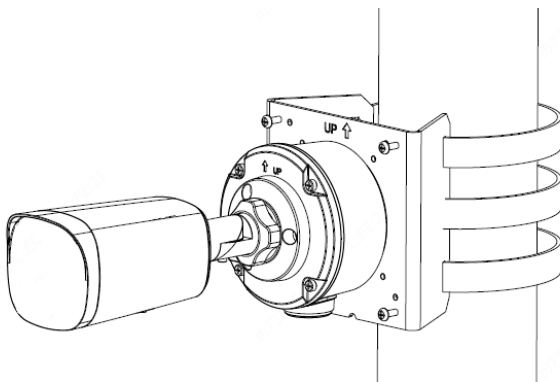

Accessories

TR-JB05-B-IN

Junction Box

TR-UP06-C-IN

Pole Mount

TR-A01-IN

Waterproof Joint

Pole Mount

TR-JB05-B-IN+ TR-UP06-C-IN

Zhejiang Uniview Technologies Co., Ltd.

Building No.10, Wanlun Science Park, Jiangling Road 88, Binjiang District, Hangzhou, Zhejiang, China (310051)

Email: overseasbusiness@uniview.com; globalsupport@uniview.com

<http://www.uniview.com>

©2021 Zhejiang Uniview Technologies Co., Ltd. All rights reserved.

*Product specifications and availability are subject to change without notice.