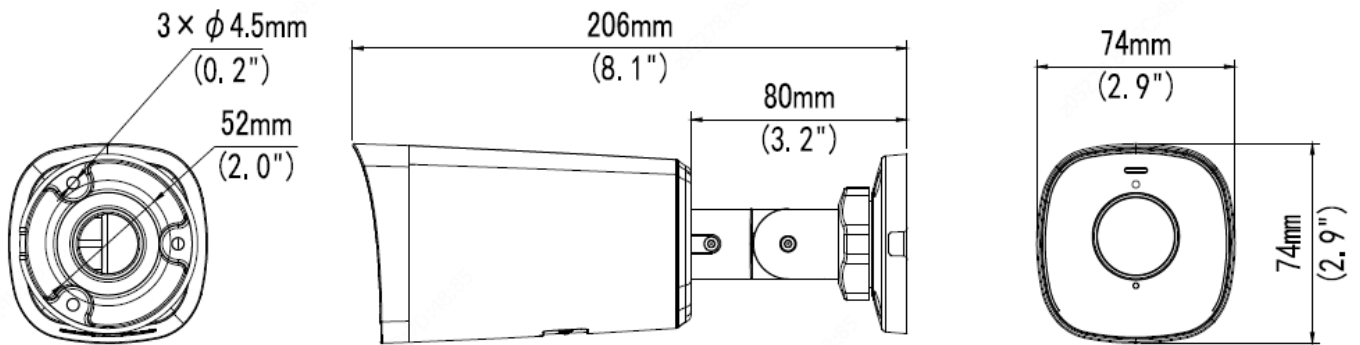

## Key Features

- High quality image with 4MP, 1/2.7" CMOS sensor
- 4MP (2688\*1520)@ 30/25fps; 4MP (2560\*1440)@ 30/25fps; 3MP (2304\*1296) @30/25fps; 2MP (1920\*1080) @30/25fps;
- Ultra 265, H.265, H.264, MJPEG
- Smart intrusion prevention, include cross line, intrusion, enter area, leave area detection
- Based on target classification, smart intrusion prevention significantly reduce false alarm caused by leaves, birds and lights etc., accurately focus on human and, motor vehicle and non-motor vehicle
- Intelligent People Flow Counting and Crowd Density Monitoring
- 120dB true WDR technology enables clear image in strong light scene
- Support 9:16 Corridor Mode
- Built-in 2 Mic
- Smart IR, up to 80m (262 ft) IR distance
- Supports 256 G Micro SD card
- IP67 protection

	UL (UL 62368-1, 2nd Ed., Issue Date: 2014-12-01)
Environment	CE-RoHS (2011/65/EU;(EU)2015/863); WEEE (2012/19/EU); Reach (Regulation (EC) No 1907/2006)
Protection	IP67 (IEC 60529:1989+AMD1:1999+AMD2:2013)
<b>General</b>	
Power	DC 12V±25%, PoE (IEEE 802.3af)
	Power consumption: Max 7.0 W
Power Interface	Ø 5.5mm coaxial power plug
Dimensions (L × W × H)	206 × 74 × 74mm (8.1" × 2.9" × 2.9")
Weight	0.51kg (1.12lb)
Material	Metal
Working Environment	-30°C ~ 60°C (-22°F ~ 140°F), Humidity: ≤95% RH (non-condensing)
Storage Environment	-30°C ~ 60°C (-22°F ~ 140°F), Humidity: ≤95% RH (non-condensing)
Surge Protection	4KV
Reset Button	Supported

## Dimensions